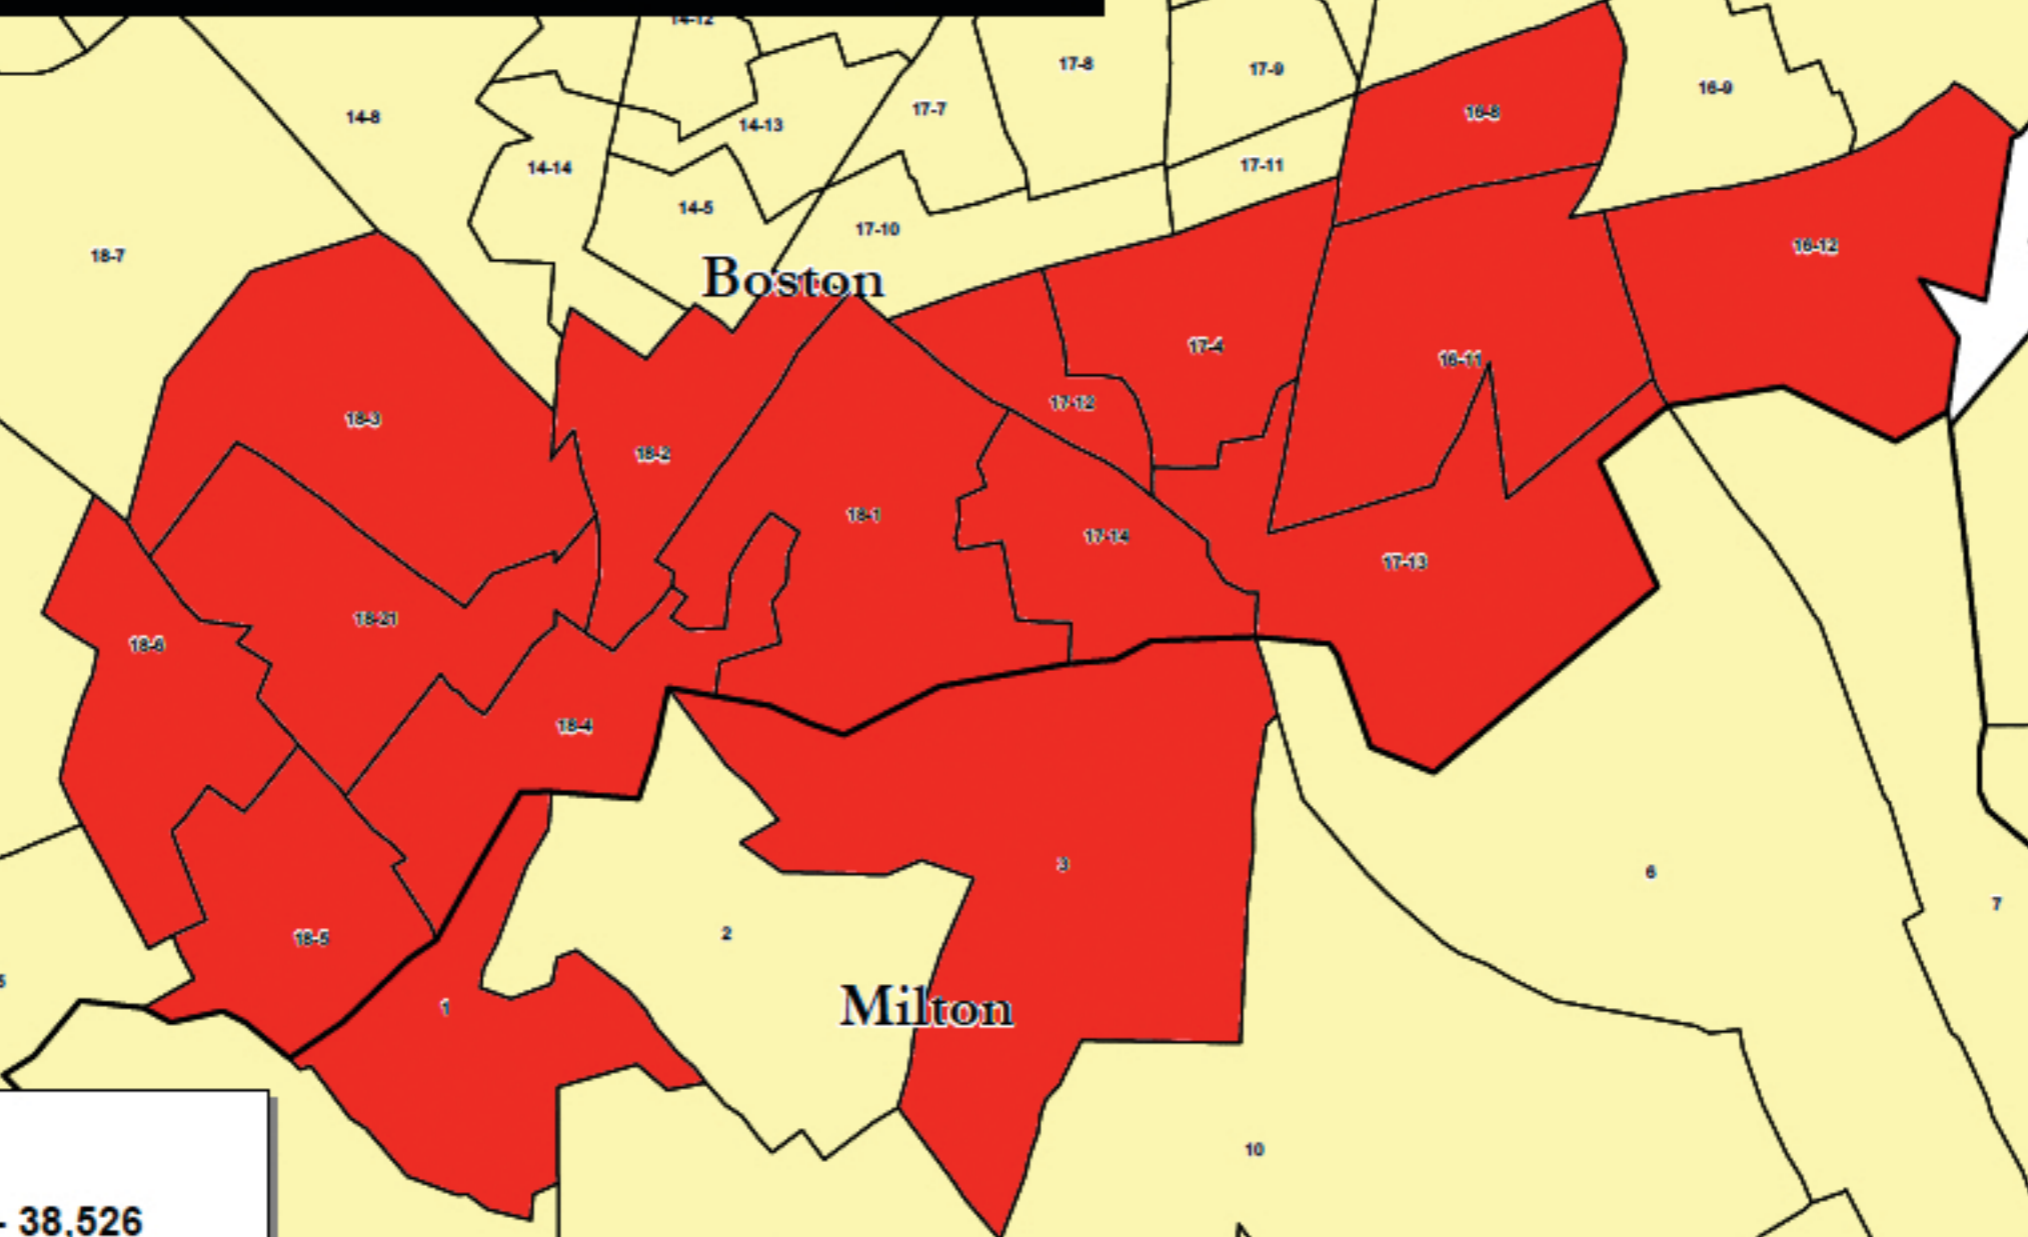

Commonwealth of Massachusetts 12th Suffolk House Legislative District (Chapter 125 of the Acts of 2001)

■ District pop. 2000 -- 38,526

Map prepared by the Office of William Francis Galvin,
Secretary of the Commonwealth

● Populations are based on the March 21, 2001 release of
Census 2000 data and 2001 LEDRC-Approved Precincts.